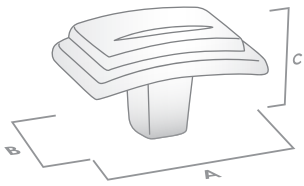

CHISEL

The Artisan Collection

Knob

Code	Length (A)	Width (B)	Projection (C)	Finish
086.038.03	38mm	24mm	23mm	Antique Brass
086.038.14	38mm	24mm	23mm	Pewter

Handle

Code	CTC (A)	Length (B)	Width (D)	Projection (C)	Finish
086.096.03	96mm	116mm	24mm	24mm	Antique Brass
086.096.14	96mm	116mm	24mm	24mm	Pewter