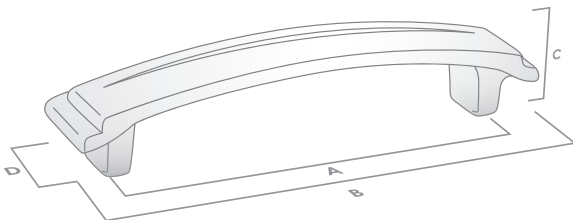

CHISEL

The Artisan Collection

Knob

Code	Length (A)	Width (B)	Projection (C)	Finish
086.038.03	38mm	24mm	23mm	Antique Brass
086.038.14	38mm	24mm	23mm	Pewter

Handle

Code	CTC (A)	Length (B)	Width (D)	Projection (C)	Finish
086.096.03	96mm	116mm	24mm	24mm	Antique Brass
086.096.14	96mm	116mm	24mm	24mm	Pewter